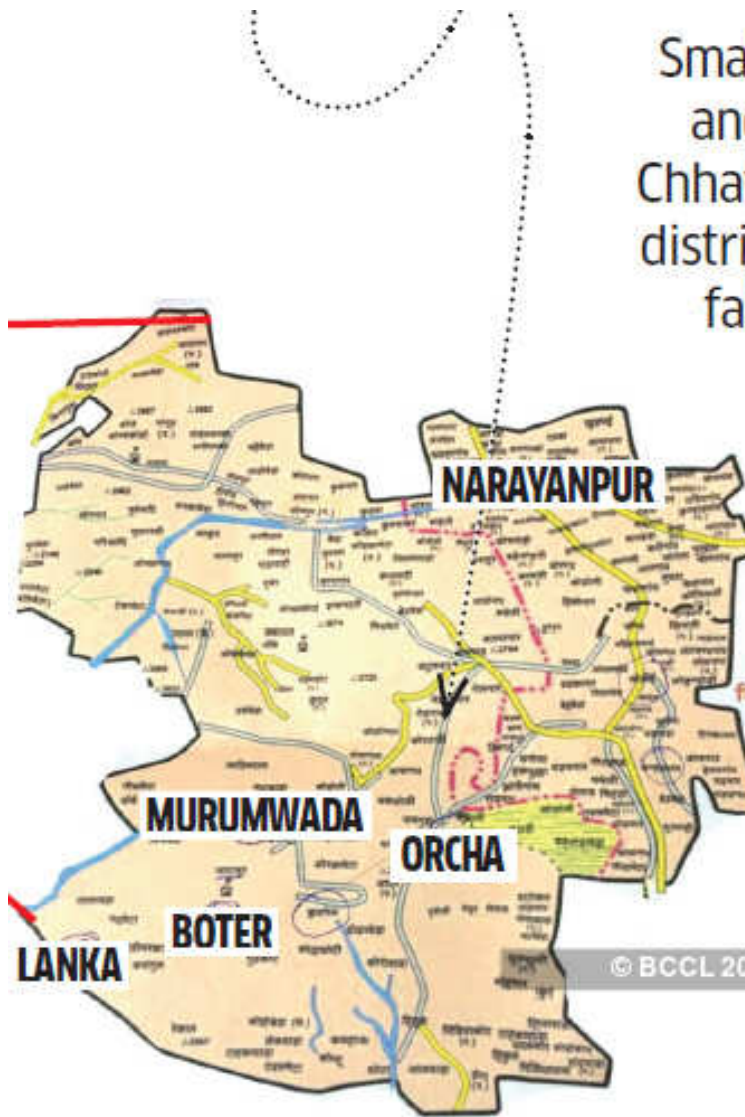

Inhabited by about 40,000 people, Abujhmad includes the entire Orcha block and most of Narayanpur district as well as parts of **Dantewada** and Bijapur districts of Chhattisgarh and **Gadchiroli** district of Maharashtra. The majority of people belong to the Abujhmaria tribe.

Small parts of Dantewada and Bijapur districts of Chhattisgarh and Gadchiroli district of Maharashtra also fall in Abujhmad area

POPULATION:
About 40,000*

VILLAGES: 237

INHABITED BY:
Abujhmaria tribe

*Estimated; takes into account the population of Orcha block of Narayanpur district; 2011 Census